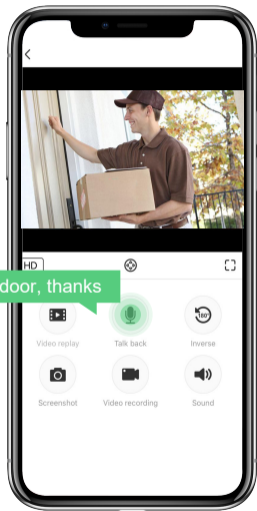

SMART WI-FI CAMERA

Smart

Wi-Fi Camera

AC04

Function

1080P

Horizontal:270° Tilt:90°

Infrared Night Vision

Alarm Push

Playback

Two-way Audio

IP65 Waterproof

Motion Detection

WiFi Connection

1080P FHD

Tilt: 0~90°
Horizontal: 0~270°

Night Vision

8 pcs

10-15m

Depending On Environment

Infrared Light

Infrared Distance

Two-way audio

Put it by the door, thanks

Motion detection

IP65 Waterproof

Storage

TF card slot

Cloud storage
privacy protection
(Optional)

TF card storage
4-128GB

| | Cloud storage | TF card storage |
|----------------------|--|-----------------|
| Continuous recording | Support | Support |
| Alarm recording | Support | Support |
| Advantage | Remotely access surveillance video anytime, anywhere | Plug and play |