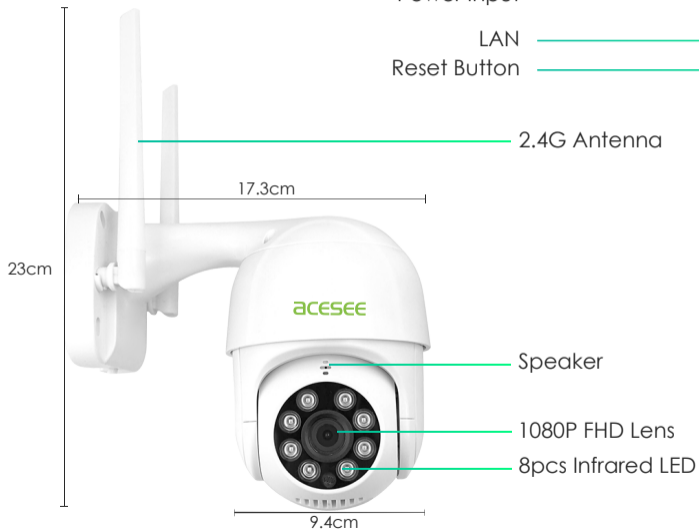

SMART WI-FI CAMERA

Smart

Wi-Fi Camera

AC04

Function

1080P

Horizontal:270° Tilt:90°

Infrared Night Vision

Alarm Push

Playback

Two-way Audio

IP65 Waterproof

Motion Detection

WiFi Connection

1080P FHD

Tilt: 0~90°
Horizontal: 0~270°

Motion detection

IP65 Waterproof

Storage

TF card slot

Cloud storage
privacy protection
(Optional)

TF card storage
4-128GB

| | Cloud storage | TF card storage |
|----------------------|--|-----------------|
| Continuous recording | Support | Support |
| Alarm recording | Support | Support |
| Advantage | Remotely access surveillance video anytime, anywhere | Plug and play |

Products

Power Input

LAN

Reset Button

2.4G Antenna

Speaker

1080P FHD Lens

8pcs Infrared LED