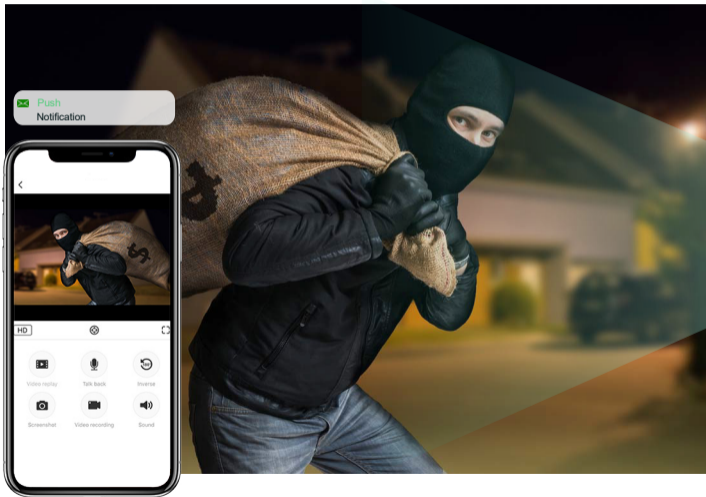

Motion detection