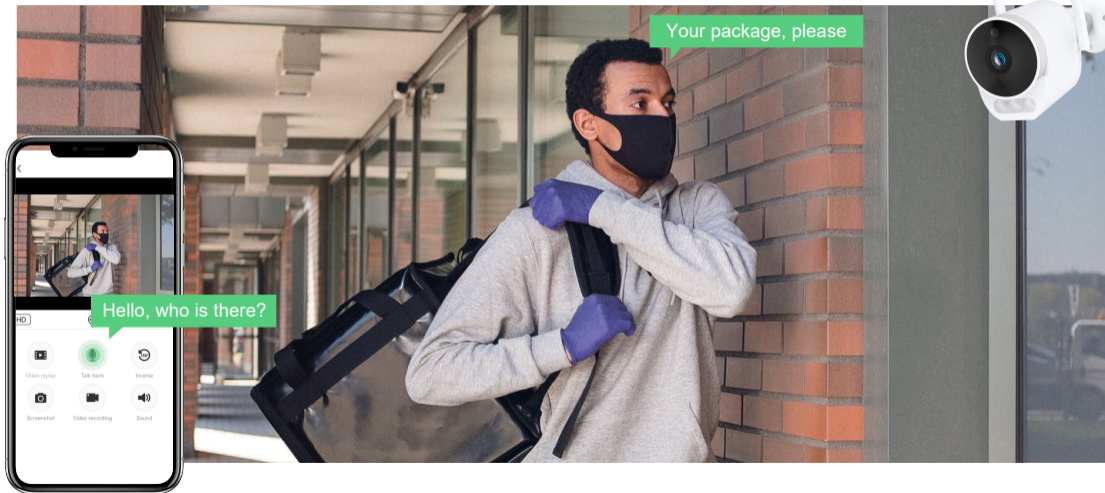

Two-way audio