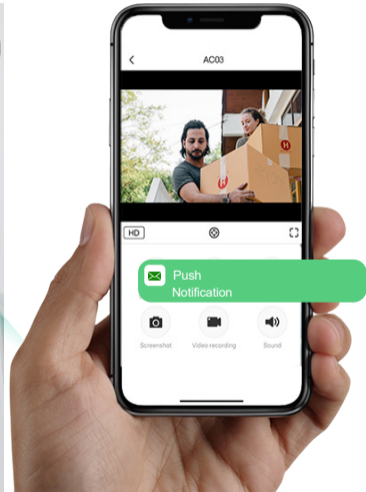

SMART WI-FI CAMERA

AC03

Smart Wi-Fi Camera

Function

1080P

White Light

Infrared Night Vision

Alarm Push

Playback

Two-way Audio

IP66 Waterproof

Motion Detection

WiFi Connection

1080P FHD

Colorful Night Vision

Easily switch the lighting modes via app: auto, on or off