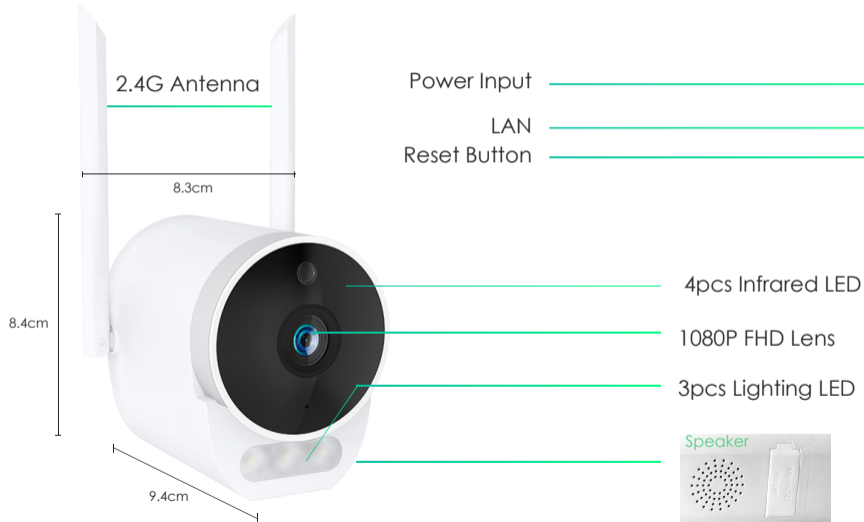

SMART WI-FI CAMERA

AC03

Smart Wi-Fi Camera

Function

1080P

White Light

Infrared Night Vision

Alarm Push

Playback

Two-way Audio

IP66 Waterproof

Motion Detection

WiFi Connection

1080P FHD

Colorful Night Vision

Easily switch the lighting modes via app: auto, on or off

Two-way audio

IP66 Waterproof

Works within temperature
range $-10^{\circ}\text{C}\sim 50^{\circ}\text{C}$

Storage

Cloud storage
privacy protection
(Optional)

TF card storage
4-128GB

	Cloud storage	TF card storage
Continuous recording	Support	Support
Alarm recording	Support	Support
Advantage	Remotely access surveillance video anytime, anywhere	Plug and play

Products

Parameters

Model	AC03
Pixel	2MP 1080P
Sensor resolution	1/2.9"CMOS sensor
Lens	Board Lens 2.8mm F2.0
Angle of view	150°
Video compression	H.265
Infrared light	3 Lighting LED, 4 Infrared LED
DWDR	Support