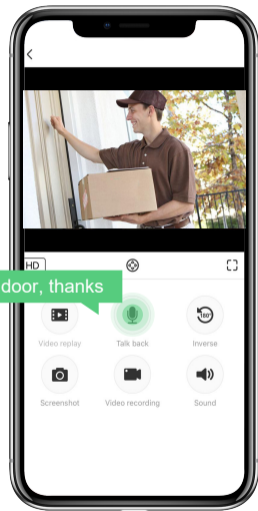

Alarm Push

Playback

Two-way Audio

IP65 Waterproof

Motion Detection

WiFi Connection

1080P FHD

150° wide angle offers
clear live footage
day & night for 24/7
protection

150°

Night View Modes

Color

Black & white

Two-way audio

Put it by the door, thanks

Motion detection

Triggers LED Lighting

App notification with snapshot
(also with siren alarm, if enabled via app)

IP65 Waterproof

Works within temperature range -10°C~50°C

Always recording, rain or shine

Storage

Cloud storage
privacy protection
(Optional)