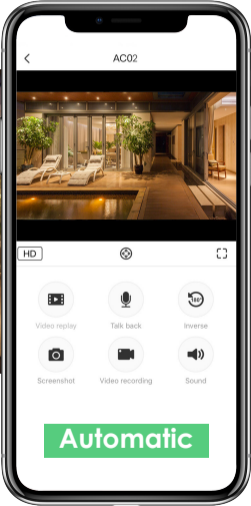

SMART WI-FI CAMERA

Smart

Wi-Fi Camera

AC02

Function

1080P

White Light

Infrared Night Vision

Alarm Push

Playback

Two-way Audio

IP65 Waterproof

Motion Detection

WiFi Connection

1080P FHD

150° wide angle offers
clear live footage
day & night for 24/7
protection

150°

Night View Modes

Color

Black & white

Two-way audio

Put it by the door, thanks

Motion detection

Triggers LED Lighting

App notification with snapshot
(also with siren alarm, if enabled via app)

IP65 Waterproof

Works within temperature range -10°C~50°C

Always recording, rain or shine

Storage

Cloud storage
privacy protection
(Optional)