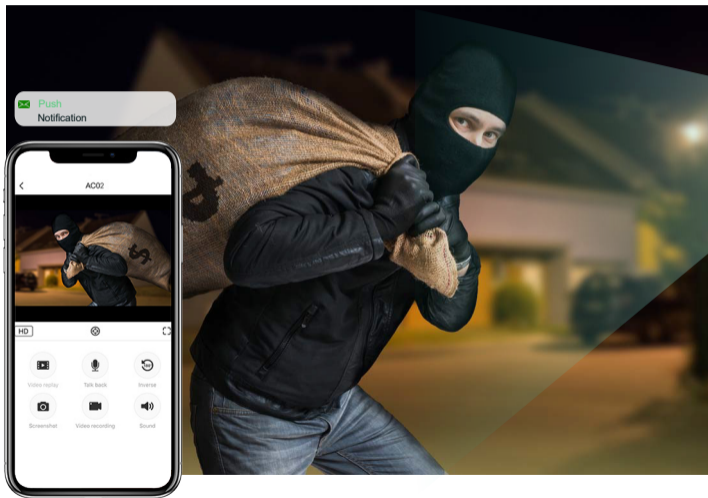

Alarm Push

Playback

Two-way Audio

IP65 Waterproof

Motion Detection

WiFi Connection

1080P FHD

150° wide angle offers
clear live footage
day & night for 24/7
protection

150°

Night View Modes

Color

Black & white

Two-way audio

Put it by the door, thanks

Motion detection

Triggers LED Lighting

App notification with snapshot
(also with siren alarm, if enabled via app)

IP65 Waterproof

Works within temperature range -10°C~50°C

Always recording, rain or shine

Storage

Cloud storage
privacy protection
(Optional)