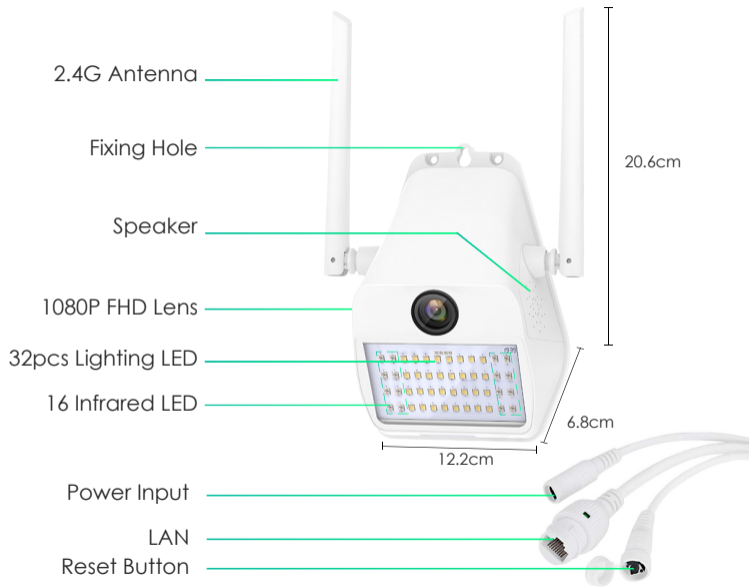

Products

2.4G Antenna

Fixing Hole

Speaker

1080P FHD Lens

32pcs Lighting LED

16 Infrared LED

Power Input

LAN

Reset Button

20.6cm

6.8cm

12.2cm