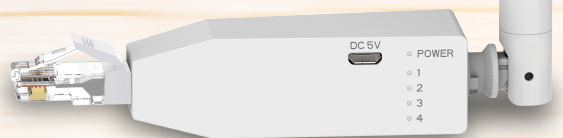

Smart Wifi Kits

Plug And Play, Super Wide Coverage

1x Repeater | 4 x Wireless Camera

Micro SD Card
Max.128GB

Cloud Storage
1 year free

W-Fi Wireless
Up to 300 m

Motion Detection
Support Picture Push

AI Detection
Intrusion Detection
(optional)

AC12

1080P