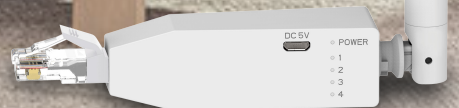

# Smart Wifi Kits

1x Repeater | 2 x Wireless Camera

Micro SD Card  
Max.128GB

Cloud Storage  
icloud

W-Fi Wireless  
Up to 350 m

Motion Detection

Two-way Audio