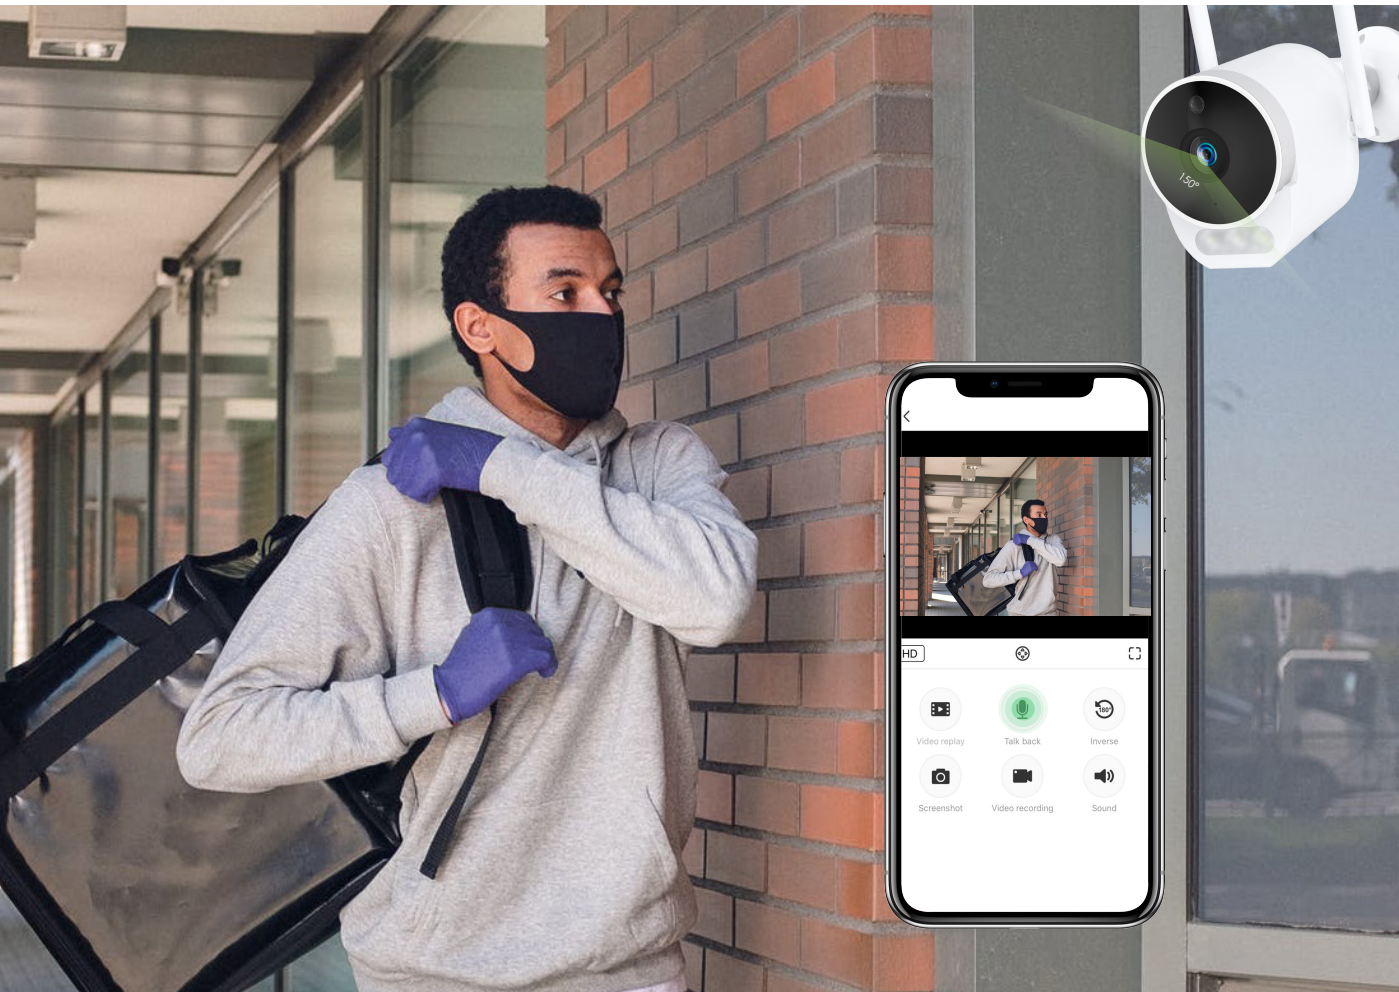

IP65 Waterproof

Motion Detection

WiFi Connection

1080P AC03

# Colorful Night Vision

Fast heat dissipation and durability

Alarm Push

Playback

Two-way Audio

Micro SD Card  
Max 128G

IP65 Waterproof

White Light

WiFi Connection

Motion Detection

AC04

# 1080P HD Full View

270° gimbal rotation

Alarm Push

Playback

Two-way Audio

Horizontal:270° Tilt:90°

IP65 Waterproof

Micro SD Card  
Max 128G