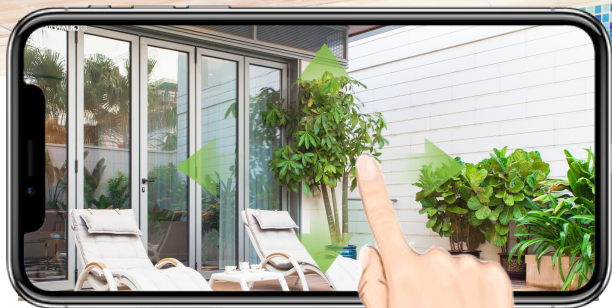

AC04

1080P HD Full View

270° gimbal rotation

Alarm Push

Playback

Two-way Audio

Horizontal:270° Tilt:90°

IP65 Waterproof

Micro SD Card
Max 128G

WiFi Connection

Motion Detection